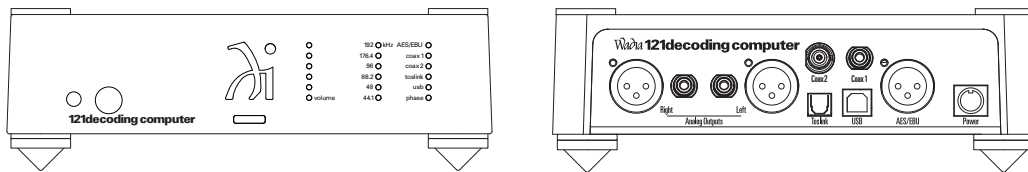

Features

- 32-bit/1.4MHz up sampling using Wadia's proprietary DigiMaster algorithm and filtering technology
- All inputs accept up to 24-bit/192kHz input data rates
- Asynchronous USB input
- Wadia DirectConnect™ analog output with 32-bit Digital Volume Control
- Digital Inputs: AES/EBU (XLR), Coaxial (RCA & BNC), Toslink Optical, USB B
- Analog Outputs: one pair balanced (XLR), one pair unbalanced (RCA)
- Analog output levels are fully adjustable to match system sensitivity
- Single ended and balanced analog outputs can be used simultaneously
- Headphone output stage utilizes SwiftCurrent™ technology and dedicated output amplifiers to drive almost any headphone
- Full featured aluminum IR remote control

Specifications:

Digital Inputs: AES/EBU (XLR), Coaxial (RCA & BNC) USB B, Toslink Optical

Input Data Rates: 44.1kHz, 48kHz, 88.2kHz, 96kHz, 176.4kHz, 192kHz (up to 24 bits)

Analog Outputs: One Pair Balanced (XLR), One Pair Unbalanced (RCA)

Dimensions: 2.7 x 8 x 8 in., 6.68 x 20.32 x 20.32 cm

Finish: Black Powder Coated Aluminum

USB System Requirements

Apple OS 10.6.4 or higher: No driver needed, Windows XP SP3, Windows Vista SP2 or higher, Windows 7:
Drivers included on the enclosed thumb drive or at www.wadia.com/products/121